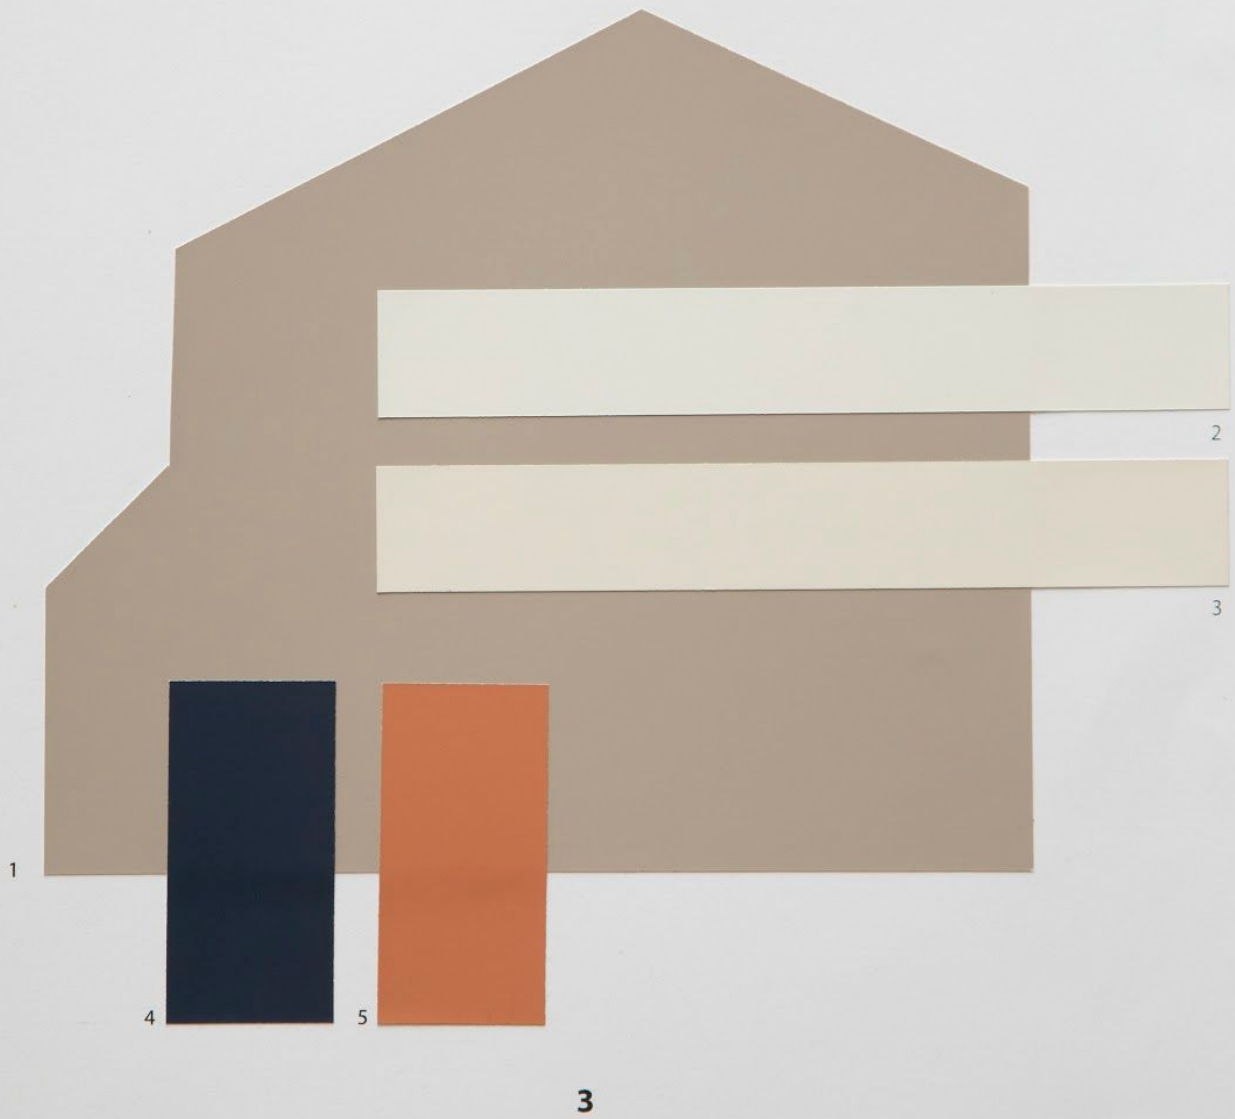

Covered Bridge Estates

- 1 Body
- 2 Trim
- 3 Trim
- 4 Front Door
- 5 Front Door

- SW 6205 Comfort Gray
- SW 7571 Casa Blanca
- SW 7036 Accessible Beige
- SW 7675 Sealskin
- SW 6192 Coastal Plain

2

Covered Bridge Estates