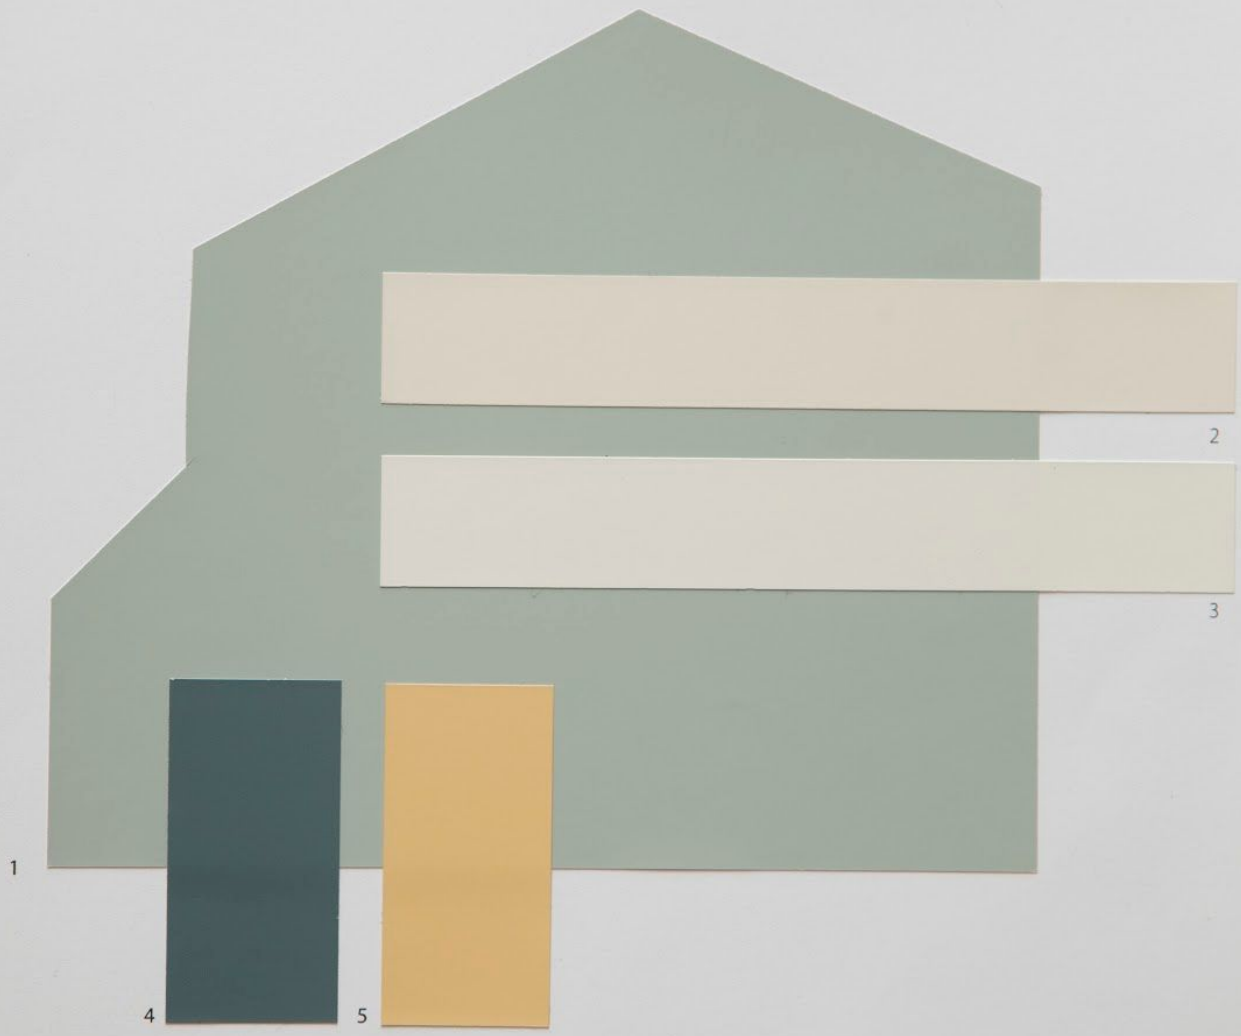

Covered Bridge Estates

1 Body	SW 6206 Oyster Bay
2 Trim	SW 7571 Casa Blanca
3 Trim	SW 0050 Classic Light Buff
4 Door	SW 6222 Riverway
5 Door	SW 6373 Harvester